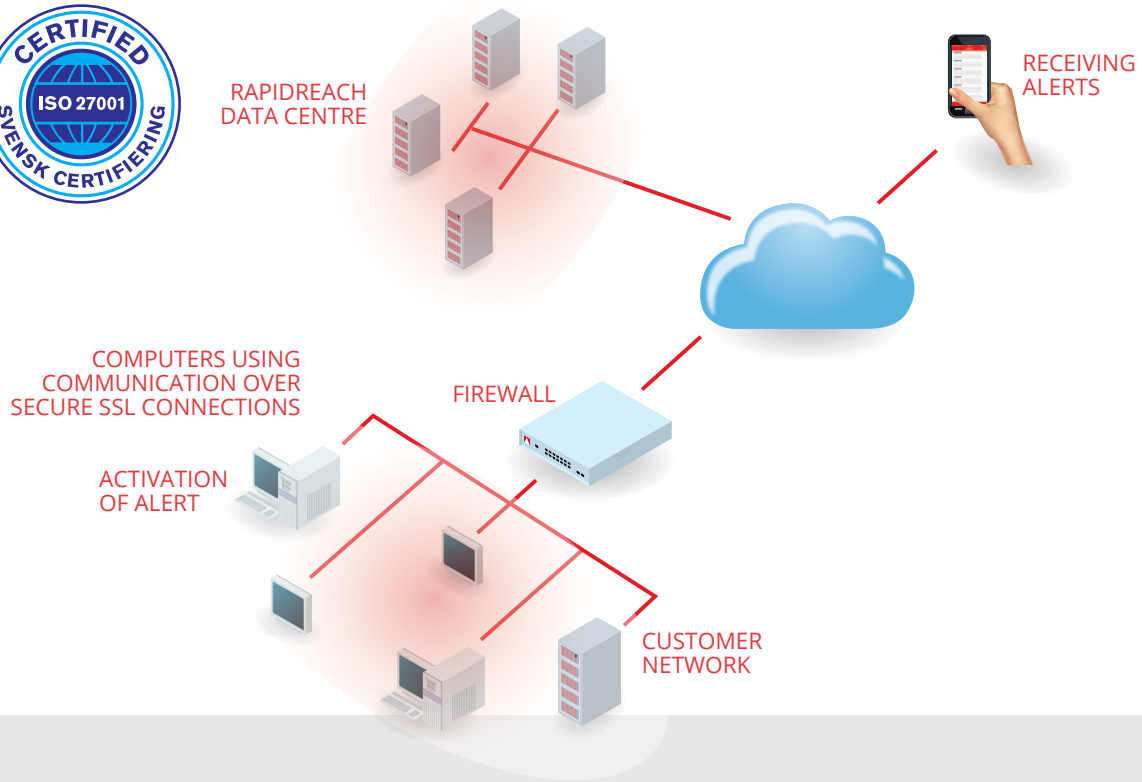

## EASY

Easy to download for the notification recipient. Easy to setup for the RapidReach administrator.

## WHAT IS SMARTPHONE ALERT?

Since 1996, Enea's RapidReach call-out software has provided organisations with a robust, straightforward, notification solution.

SmartPhone Alert is an integrated component of RapidReach. It initiates push notifications delivered immediately to smart phones and tablets.

Simply add SmartPhone Alert as a contact alternative, and either incorporate it into existing call cascades or create a stand-alone call-out

SmartPhone Alert can deliver audible or silent notifications. If required, a notification can override silent mode on a device. A GPS option notifies recipients based on their real time location.