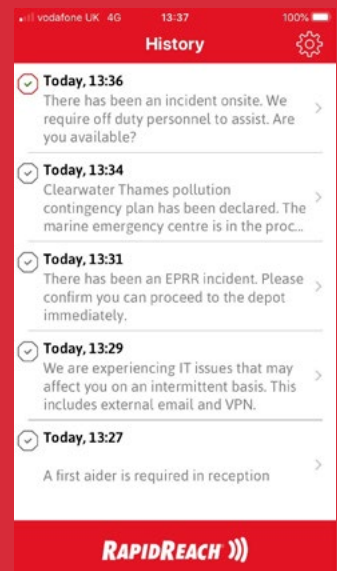

WHAT IS SMARTPHONE ALERT?

Since 1996, Enea's RapidReach call-out software has provided organisations with a robust, straightforward, notification solution.

SmartPhone Alert is an integrated component of RapidReach. It initiates push notifications delivered immediately to smart phones and tablets.

Simply add SmartPhone Alert as a contact alternative, and either incorporate it into existing call cascades or create a stand-alone call-out

SmartPhone Alert can deliver audible or silent notifications. If required, a notification can override silent mode on a device. A GPS option notifies recipients based on their real time location.