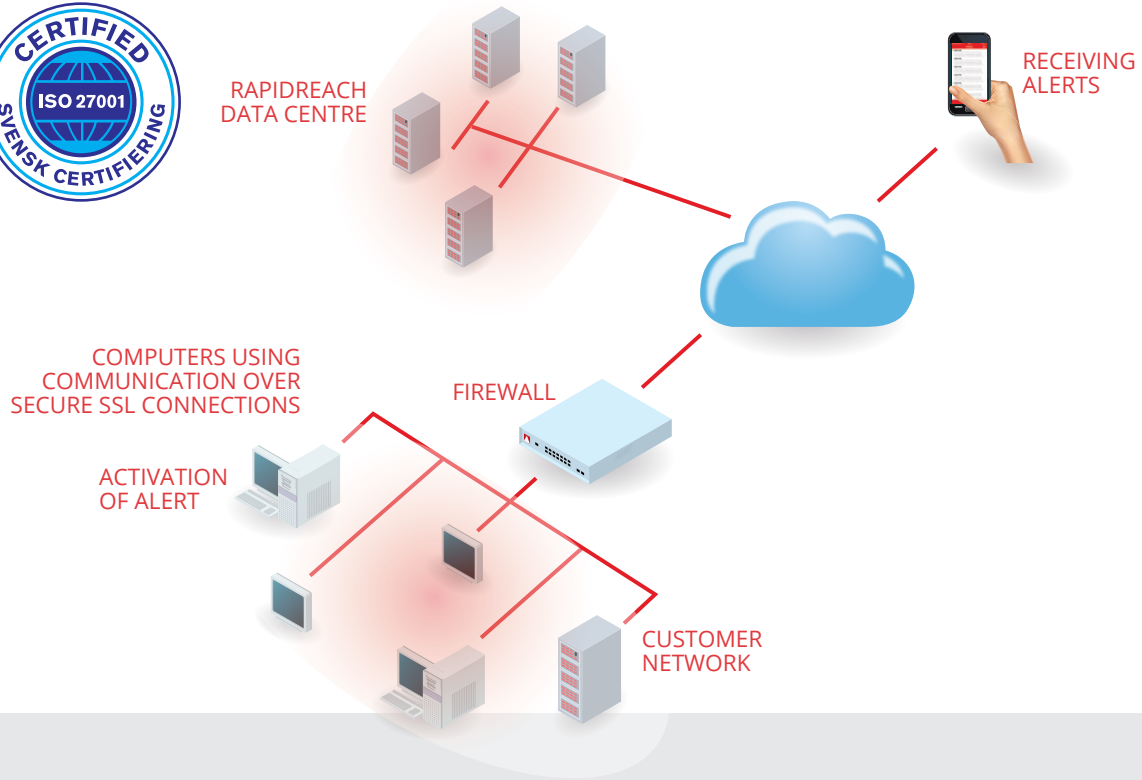

SMARTPHONE ALERT

Add the power of
SmartPhone Alert to your
emergency communications

SAFE

Quick to download the app through Apple's App Store or Google Play. Secure SMS / email authentication prior to setup.

PRACTICAL

Simple to setup, straightforward to use. SmartPhone Alert is up and running in minutes.

EASY

Easy to download for the notification recipient. Easy to setup for the RapidReach administrator.

WHAT IS SMARTPHONE ALERT?

Since 1996, Enera's RapidReach call-out software has provided organisations with a robust, straightforward, notification solution.

SmartPhone Alert is an integrated component of RapidReach. It initiates push notifications delivered immediately to smart phones and tablets.

Simply add SmartPhone Alert as a contact alternative, and either incorporate it into existing call cascades or create a stand-alone call-out

SmartPhone Alert can deliver audible or silent notifications. If required, a notification can override silent mode on a device. A GPS option notifies recipients based on their real time location.