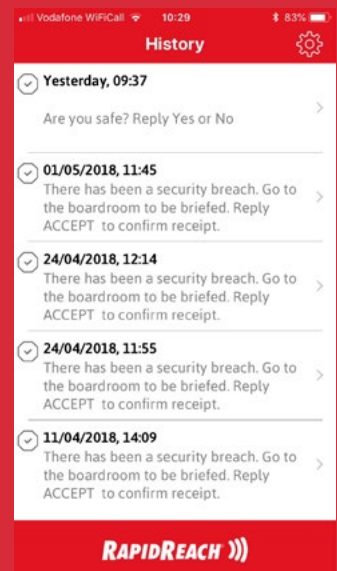

SMARTPHONE ALERT

Add the power of
SmartPhone Alert to your
emergency communications

SAFE

Quick to download the app through Apple's App Store or Google Play. Secure SMS / email authentication prior to setup.

PRACTICAL

Simple to setup, straightforward to use. SmartPhone Alert is up and running in minutes.

EASY

Easy to download for the notification recipient. Easy to setup for the RapidReach administrator.

WHAT IS SMARTPHONE ALERT?

Since 1996, Enera's RapidReach call-out software has provided organisations with a robust, straightforward, notification solution.

SmartPhone Alert is an integrated component of RapidReach. It initiates push notifications delivered immediately to smart phones and tablets.

Simply add SmartPhone Alert as a contact alternative, and either incorporate it into existing call cascades or create a stand-alone call-out

SmartPhone Alert can deliver audible or silent notifications. If required, a notification can override silent mode on a device. A GPS option notifies recipients based on their real time location.